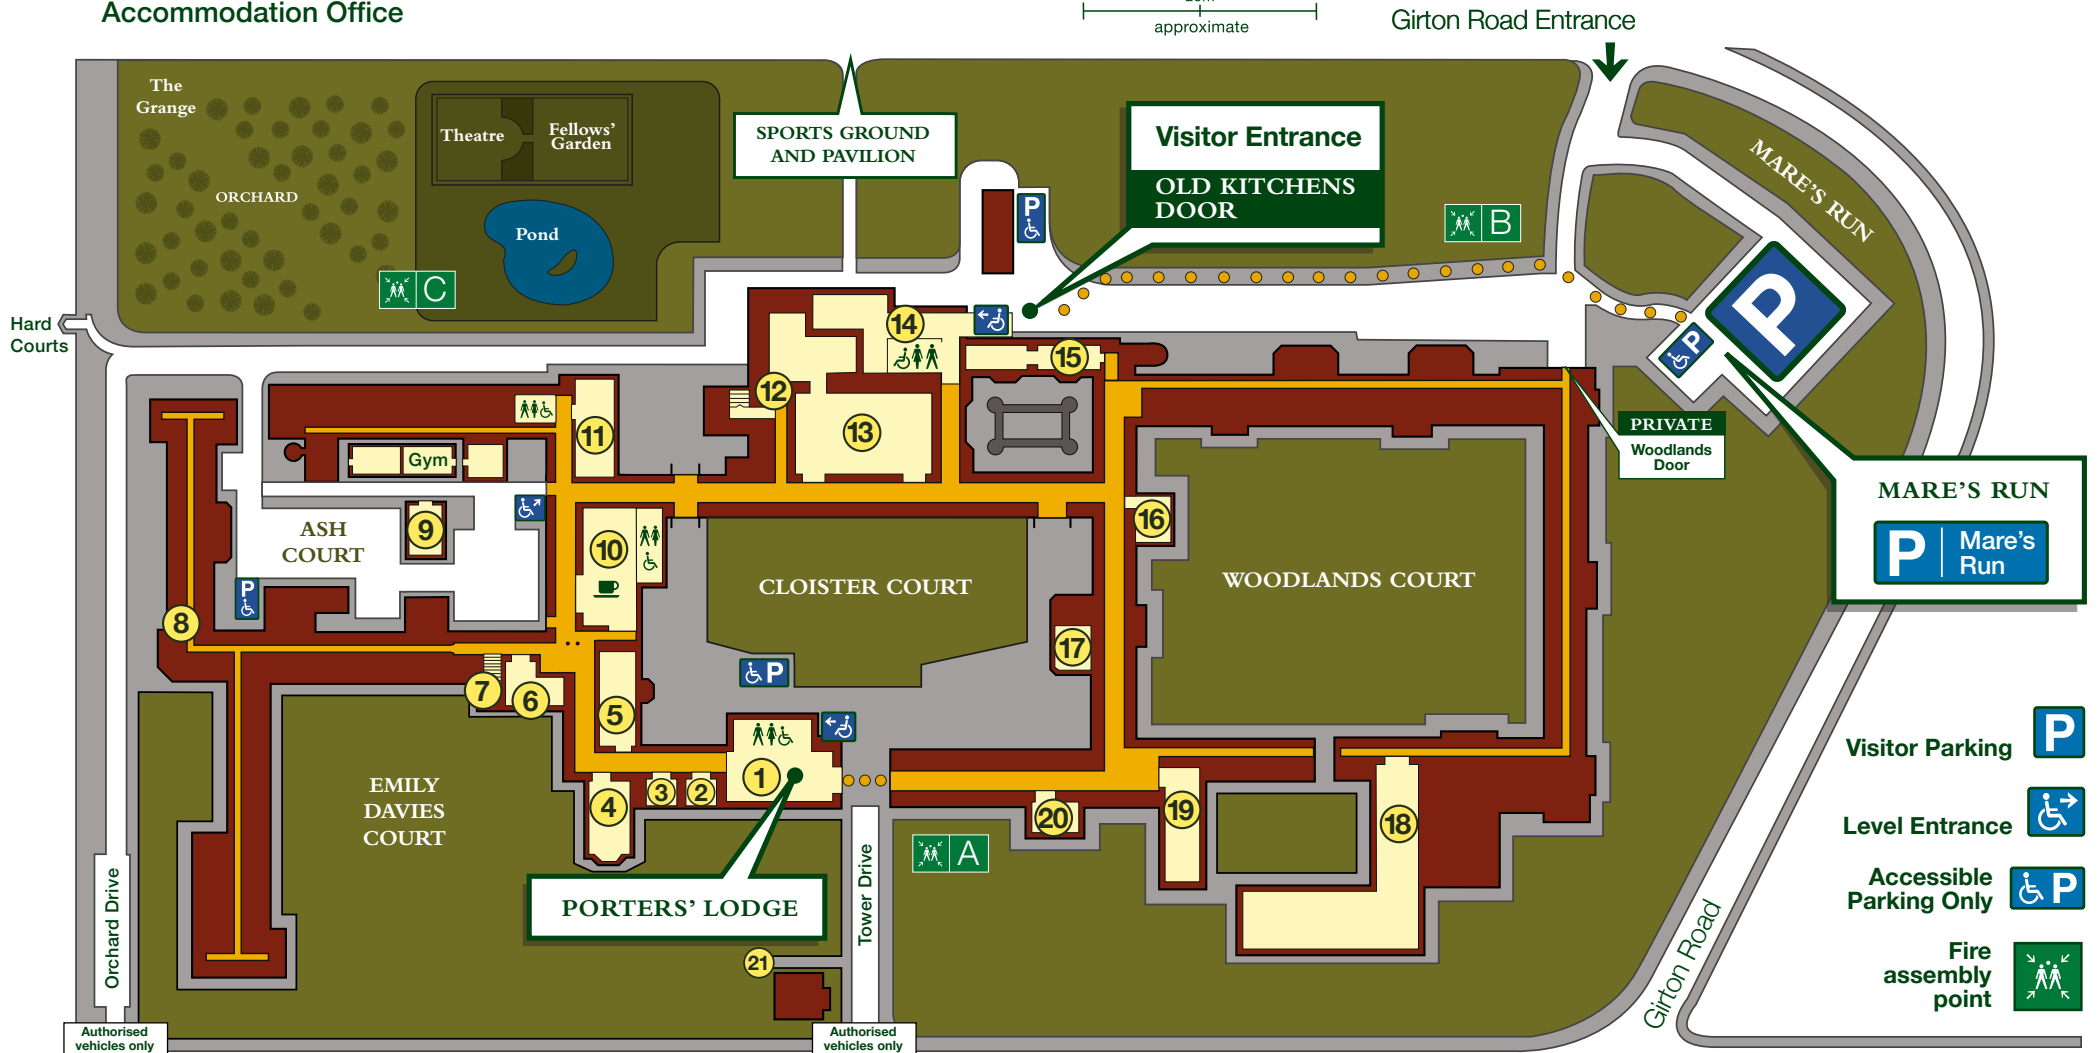

The main entrance for visitors and conference guests is via OLD KITCHENS DOOR.
Please park in the ample 'MARES RUN CAR PARK'.

VISITOR MAP ♦ GIRTON COLLEGE

Huntingdon Road
Cambridge
CB3 0JG

- 1. Porters' Lodge
- 2. Reception Room
- 3. Lawrence Room
- 4. Stanley Library
- 5. Old Hall
- 6. Events and Accommodation Office

- 7. Emily Davies Rooms (via staircase)
- 8. Orchard Teaching Rooms
- 9. Squash Courts
- 10. Café Bar ☕ / Social Hub
- 11. Swimming Pool
- 12. Cafeteria and Pear Trees

- 13. Dining Hall
- 14. Old Kitchens
- 15. Fellows' Rooms
- 16. Old JCR
- 17. Chapel Box Room

- 18. Library and Archive
- 19. Chapel
- 20. SCR
- 21. Cycle Park

Porters' Lodge
(01223) 338999

Events and
Accommodation Office
(01223) 338975

MARE'S RUN

P Mare's Run

Visitor Parking **P**

Level Entrance

Accessible Parking Only **P**