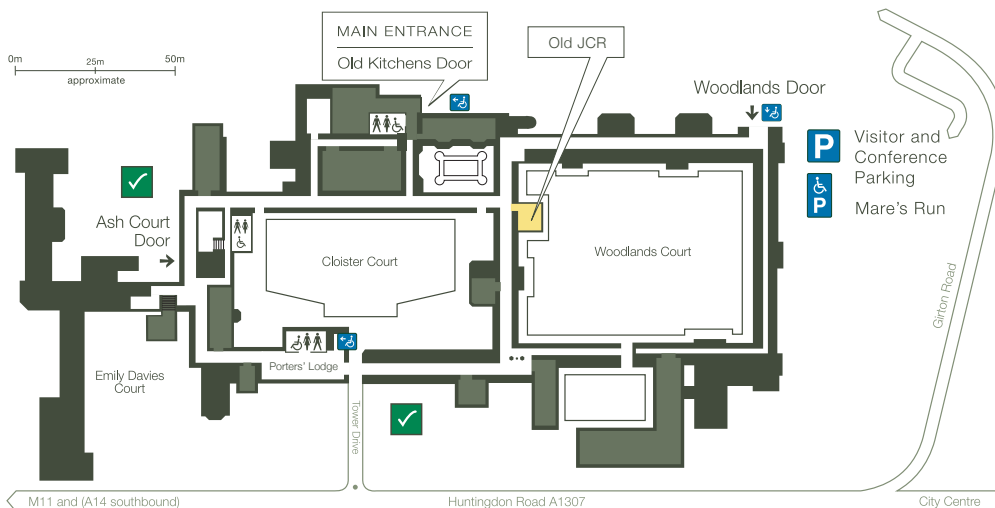

This is an ideal conference room for the smaller group meeting and should not be overlooked because it has stunning views of Woodlands Court.

drawing not to scale

Capacity :
14 - 30

Layout options : per room

classroom :
5 tables + speaker

boardroom : 14

hollow square : 14

theatre : 30

u - shape : 18

Room facilities :

36m²
hearing loop
internet access

level entrance

Key :

- floor socket
- double plug socket
- light switch
- fire exit
- telephone

drawing not to scale

Access :

- Visitor parking
- Level entrance
- Accessible parking

Directions :

Follow signs to the Old Kitchens Door from Girton Road.
Park in the Mare's Run car park.

Enter the College at the Old Kitchens Door and use the signs and maps to find your way.

Fire :

Fire Assembly Point

Fire action and assembly point information is available in this room.

Please ensure you read it.