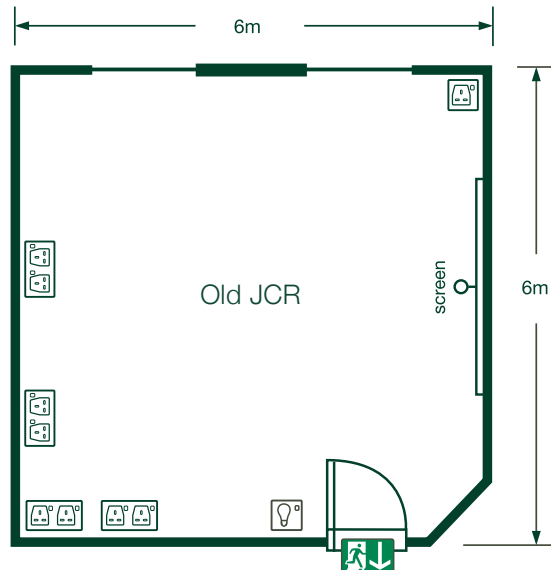

This is an ideal conference room for the smaller group meeting and should not be overlooked because it has stunning views of Woodlands Court.

drawing not to scale

Capacity :
14 - 30

Layout options : per room

classroom :
5 tables + speaker

boardroom : 14

hollow square : 14

theatre : 30

u - shape : 18

Room facilities :

36m²
hearing loop
internet access

level entrance

Key :

- floor socket
- double plug socket
- light switch
- fire exit
- telephone

drawing not to scale

Access :

- Visitor parking
- Level entrance
- Accessible parking

Directions :

Follow signs to the Old Kitchens Door from Girton Road.
Park in the Mare's Run car park.