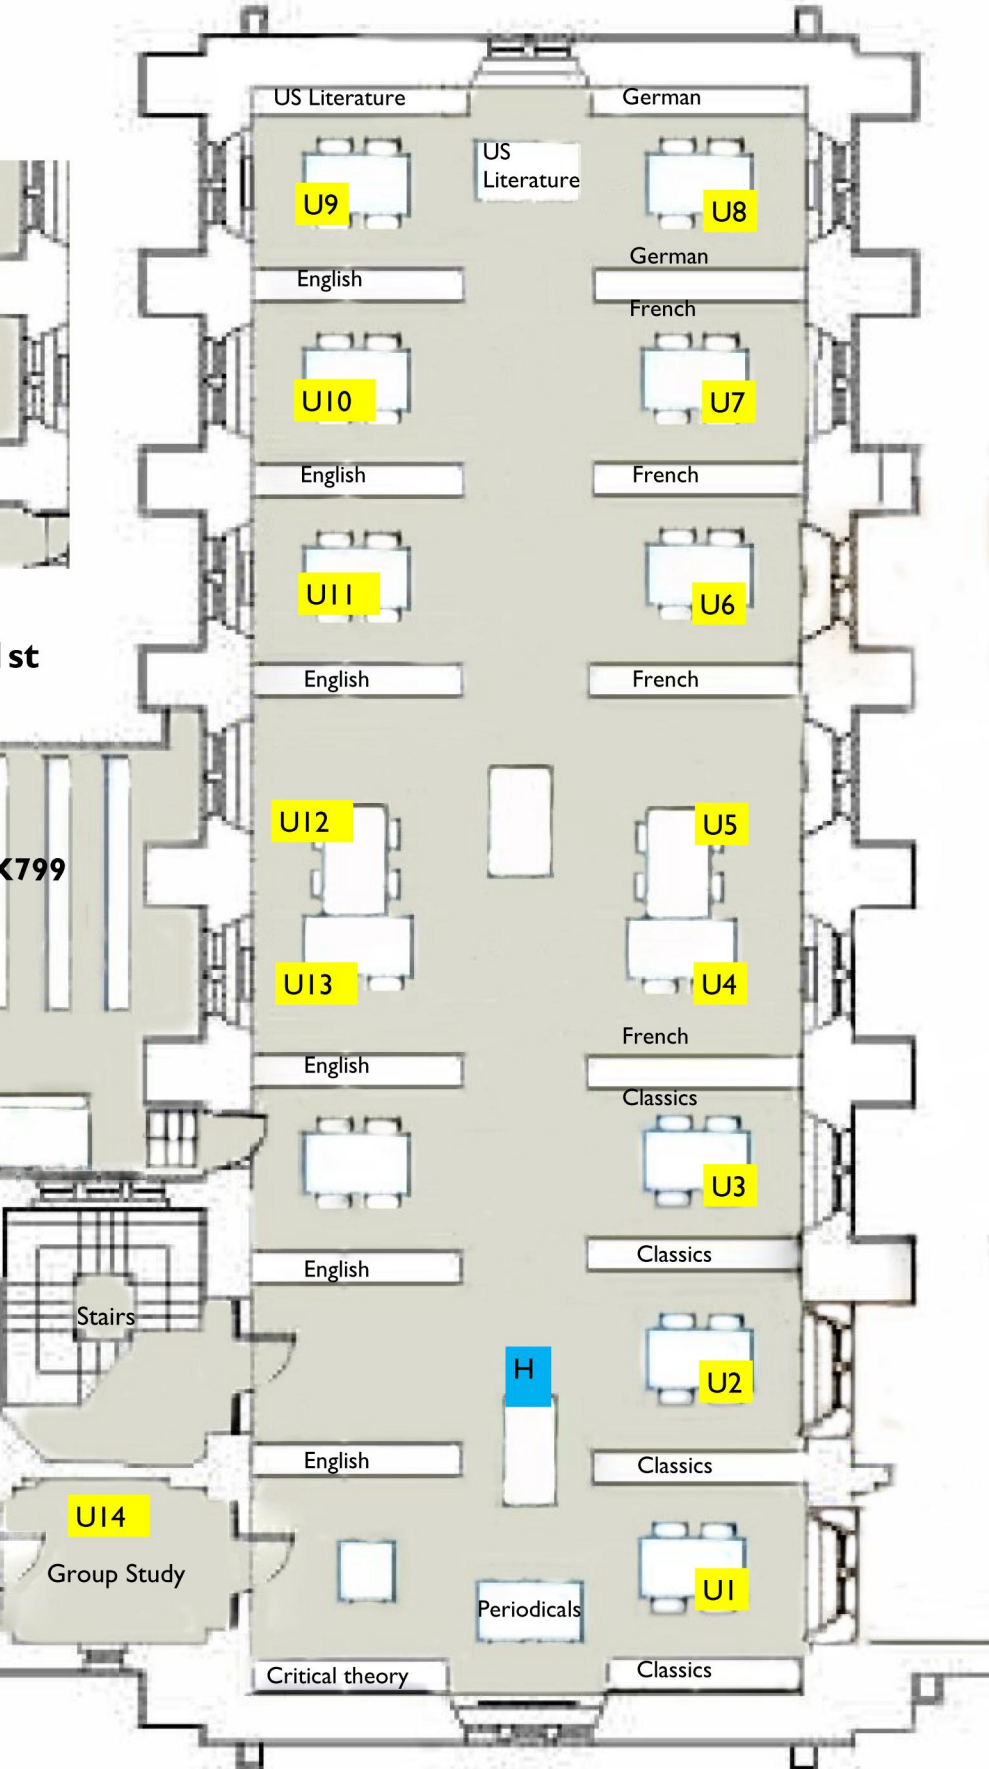

Upper Library

Extension 2nd floor

Extension 1st floor

Key:

- H Hygiene station
- U1 Upper Library I