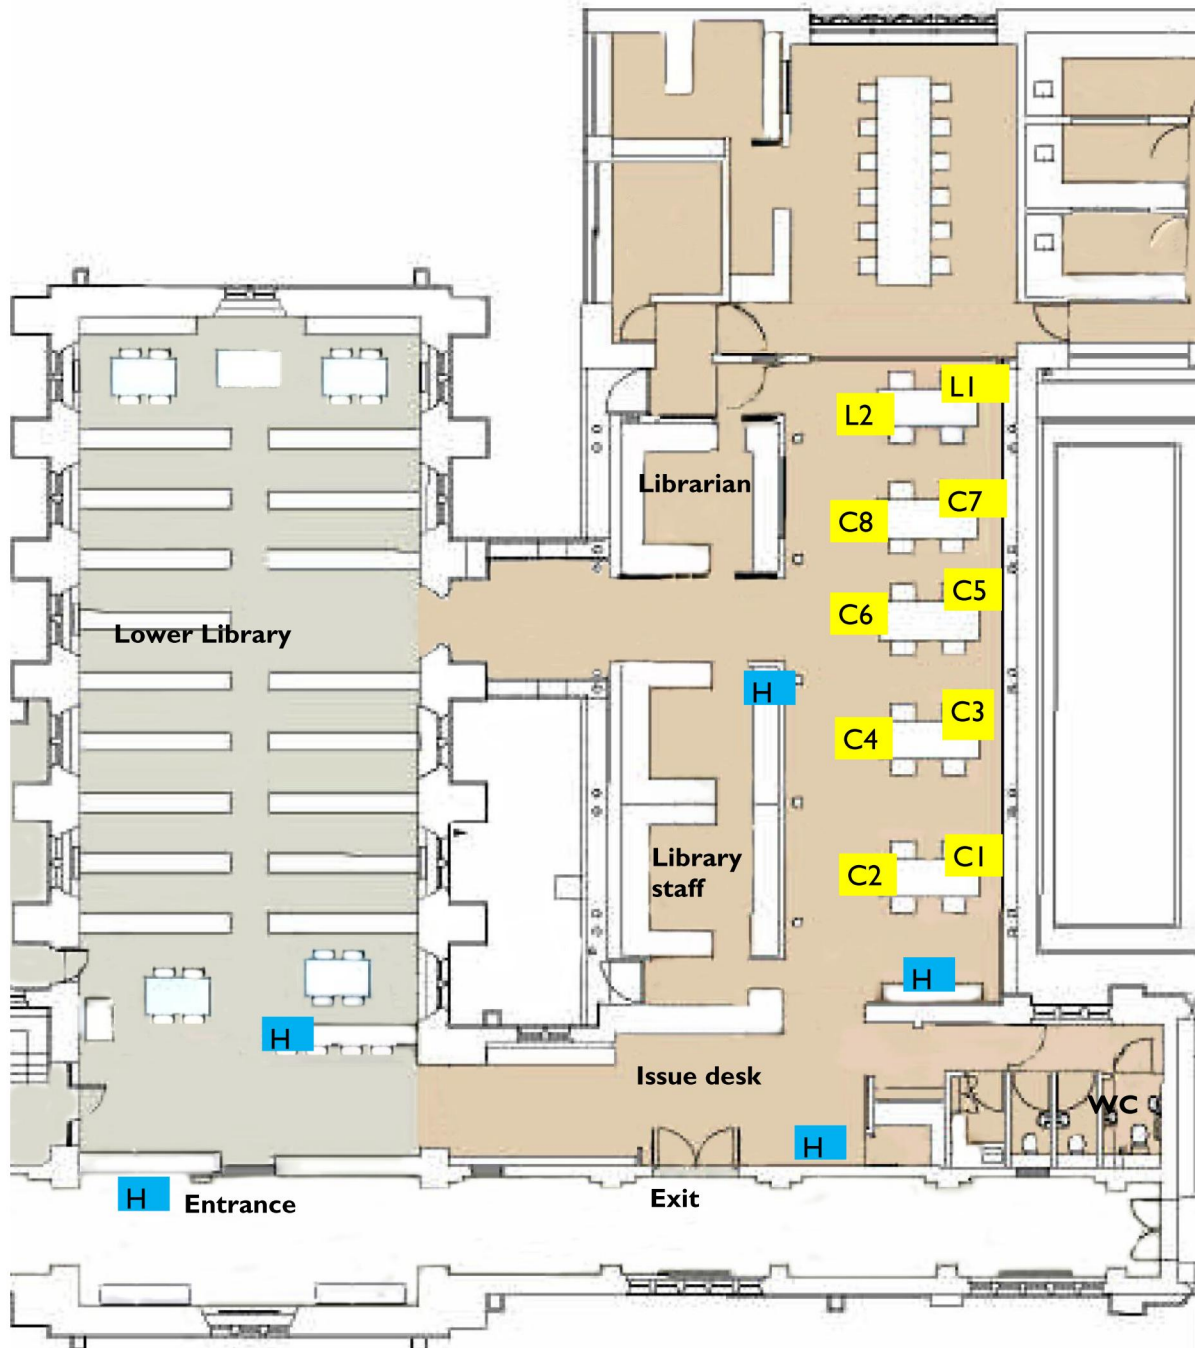

IT Area

Key:

H Hygiene station

C1 Computer 1

L1 Lower Library 1