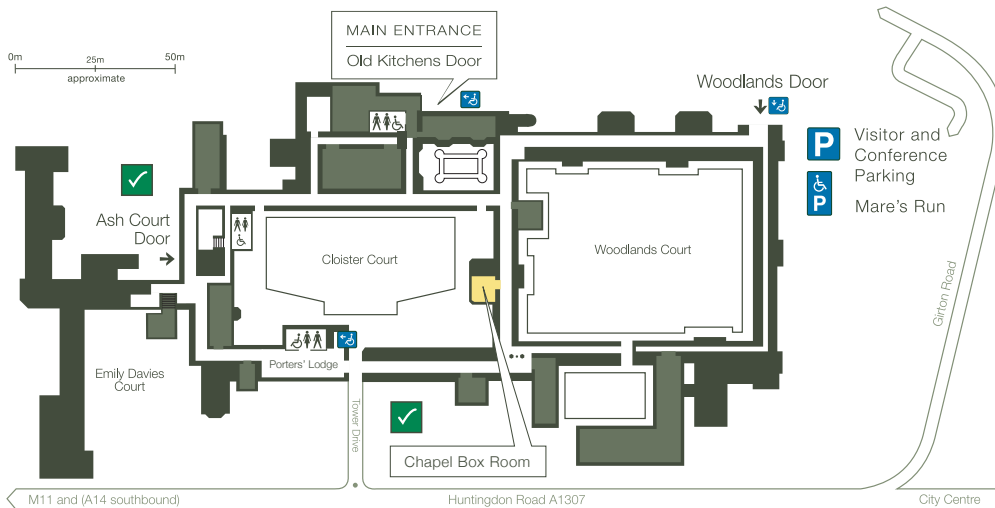

The room is ideal for the smaller conference group as it is comfortable and appealing.

drawing not to scale

**Capacity :**  
12 - 30

**Layout options : per room**

classroom :  
5 tables + speaker

boardroom : 14

hollow square : 12

theatre : 30

u - shape : 18

**Room facilities :**

42m<sup>2</sup>  
hearing loop  
internet access

level entrance

**Key :**

- floor socket
- double plug socket
- light switch
- fire exit
- telephone

drawing not to scale

**Access :**

- Visitor parking
- Level entrance
- Accessible parking

**Directions :**

Follow signs to the Old Kitchens Door from Girton Road.  
Park in the Mare's Run car park.

Enter the College at the Old Kitchens Door and use the signs and maps to find your way.