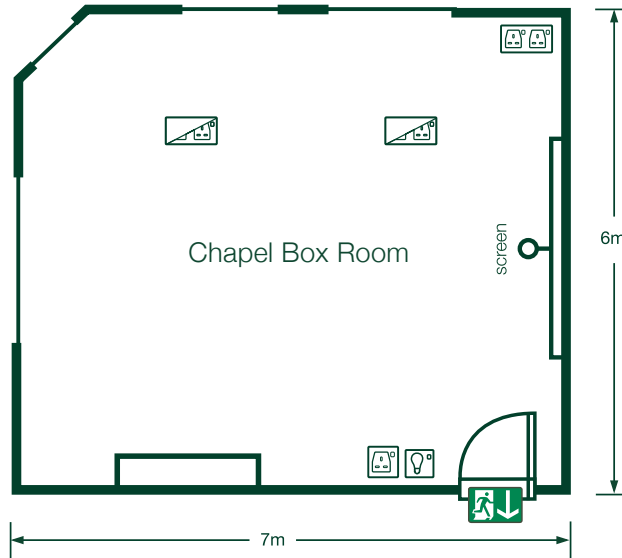

# Chapel Box Room Girton College

to book this room for your conference, call the Conference Office on : +44 (0) 1223 338 975

One of the attractive features within this room is the old oak chapel door and arched windows, which give it added character.

The room is ideal for the smaller conference group as it is comfortable and appealing.

drawing not to scale

**Capacity :**  
12 - 30

**Layout options : per room**

classroom :  
5 tables + speaker

boardroom : 14

hollow square : 12

theatre : 30

u - shape : 18

**Room facilities :**

42m<sup>2</sup>  
hearing loop  
internet access

level entrance

**Key :**

- floor socket
- double plug socket
- light switch
- fire exit
- telephone

drawing not to scale

**Access :**

- Visitor parking
- Level entrance
- Accessible parking

**Directions :**

Follow signs to the Old Kitchens Door from Girton Road.  
Park in the Mare's Run car park.

Enter the College at the Old Kitchens Door and use the signs and maps to find your way.