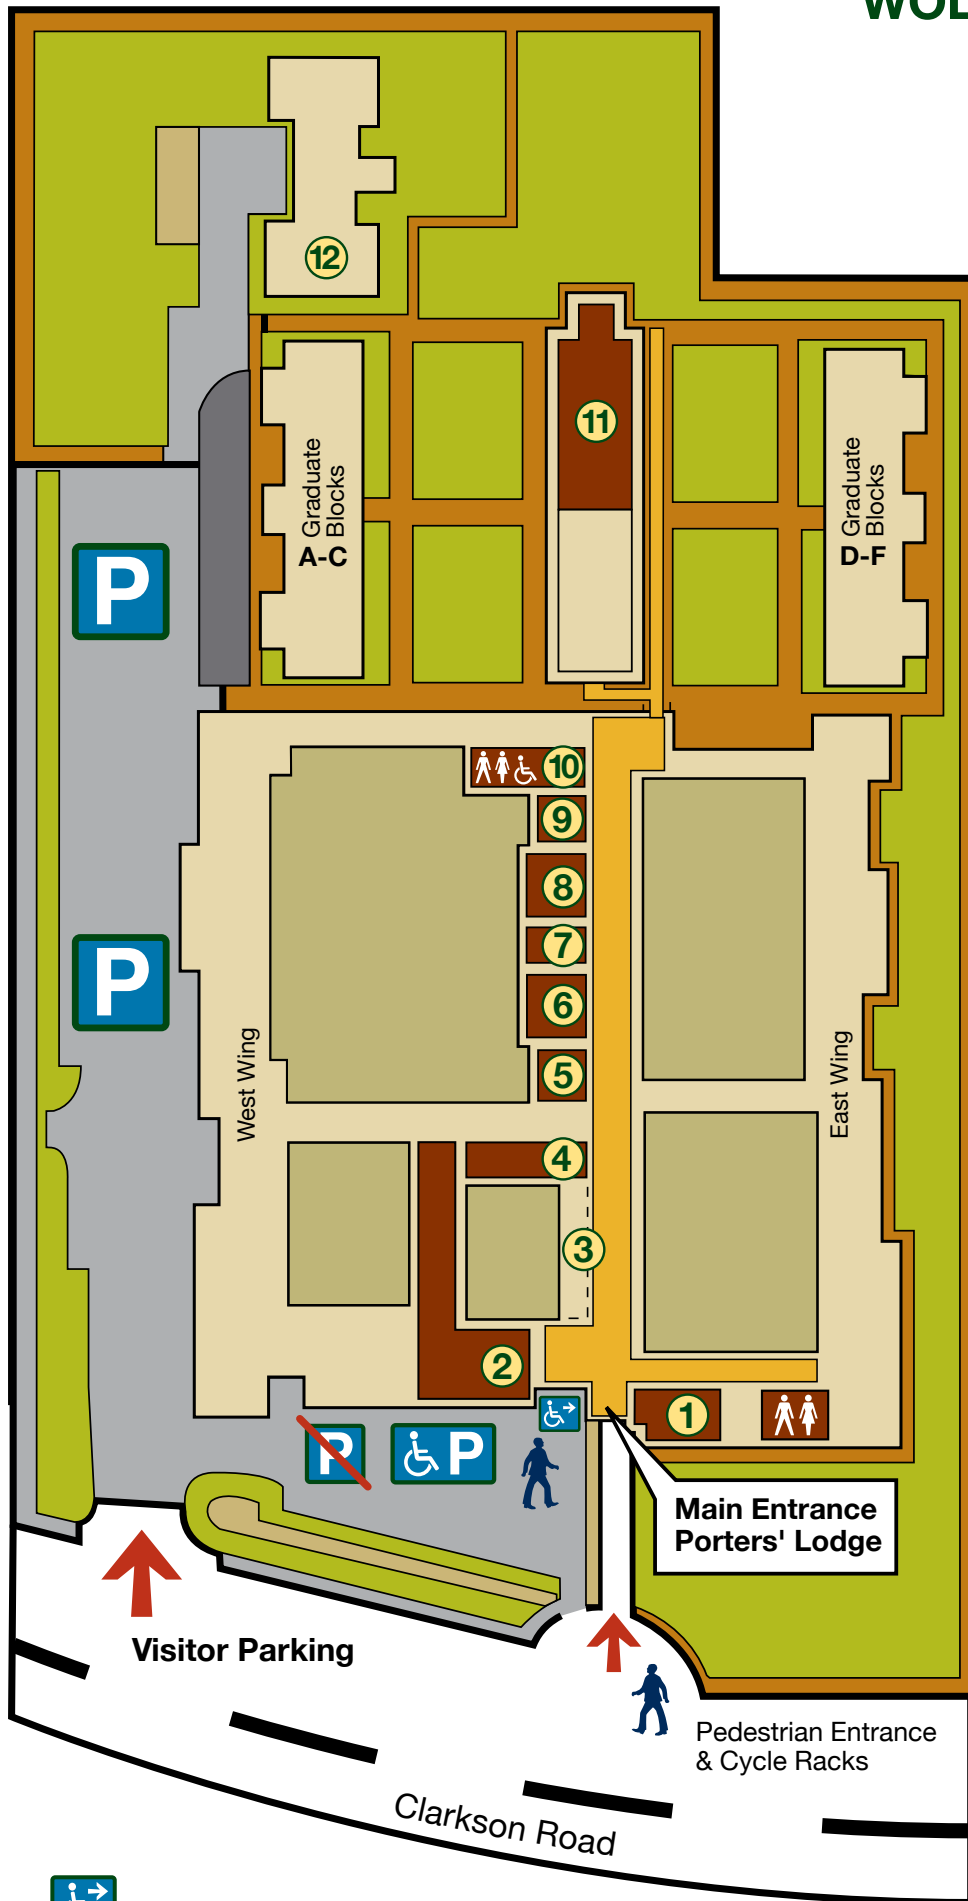

WOLFSON COURT MAP PLAN

1. Conference Office
2. Dining Hall
3. Reception area
4. Seminar Room
5. Supervision Room 1
6. MCR
7. Music Room
8. Sheila Gillies Room
9. Supervision Room 2
10. Bar
11. Fletcher Moulton Room
12. Kids Unlimited Nursery

Level Entrance

Accessible Parking Only

Visitor Parking

From Grange Road ←

Wolfson Court Porters' Lodge (01223) 338892
Clarkson Road, Cambridge CB3 0HD