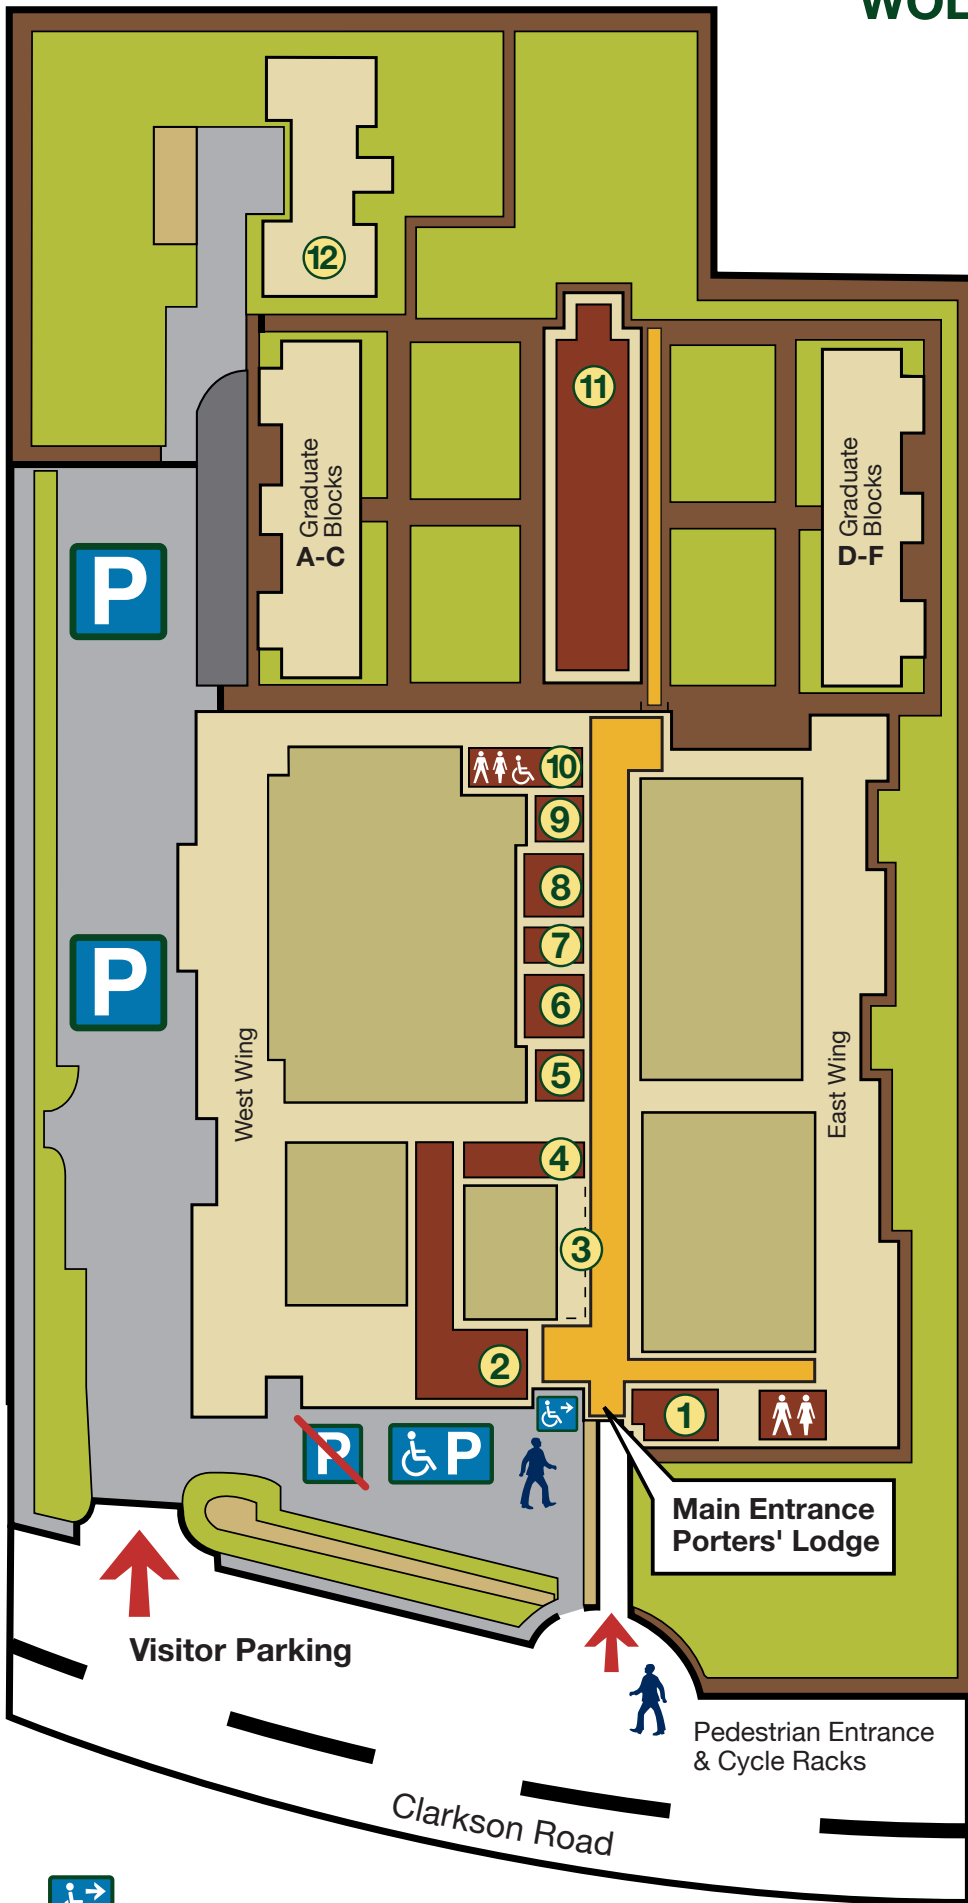

WOLFSON COURT MAP PLAN

1. Conference Office
2. Dining Hall
3. Reception area
4. Seminar Room
5. Supervision Room 1
6. MCR
7. Music Room
8. Sheila Gillies Room
9. Supervision Room 2
10. Bar
11. Fletcher Moulton Room
12. Kids Unlimited Nursery

Level Entrance

Accessible Parking Only

Visitor Parking

From Grange Road ←

Wolfson Court Porters' Lodge (01223) 338892
Clarkson Road, Cambridge CB3 0HD